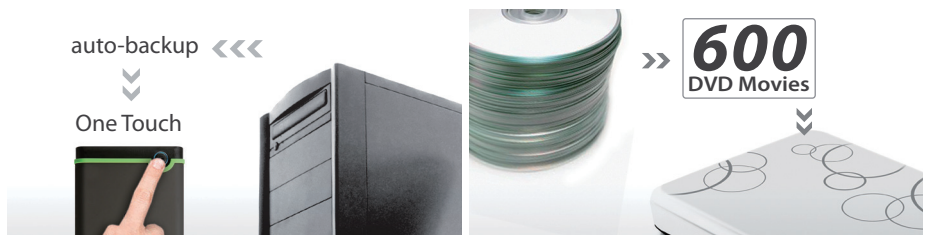

## External Hard Drives | Portable Storage for PC

Meets **U.S. military drop-test** standards

The StoreJet portable external hard drives combine a lustrous gloss finish, up to a full terabyte of storage capacity, and are available in both SuperSpeed USB 3.0 and USB 2.0 versions. Although slender and lightweight in design, these drives offer robust durability, with thorough defense against data loss resulting from accidental shock or collision.

**One Touch Auto-Backup Button**  
(StoreJet<sup>®</sup> 25H/25M/25A)

**Spacious storage capacity**  
Up to 3TB

- Advanced three-stage shock protection system (StoreJet<sup>®</sup> 25M & StoreJet<sup>®</sup> 25H)
- Sleek, mirror-like exterior enhances tactile and visual appeal (StoreJet<sup>®</sup> 25A & StoreJet<sup>®</sup> 25D)
- Quick Reconnect Button re-enables safely removed USB hard drive without unplug and reinsert
- Offers free download of Transcend Elite & RecoverRx
- Three-year limited warranty