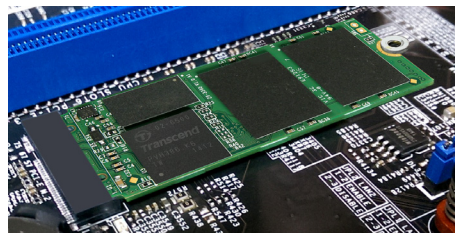

## M.2 Solid State Drives | MTS Series

Looking to upgrade your advanced portable devices? Expand the storage capacities of your ultra-thin and light mobile devices with Transcend's SATA III MTS400/600/800 M.2 SSDs. The MTS series of M.2 SSDs features high capacities of up to 1TB, ultra compact dimensions, and a next generation SATA III 6GB/s interface, best suited to address the strict size limitations and high performance needs of today's advanced portable devices.

**Exceptional read/write speeds**

**Useful Device Sleep mode (DevSleep) and ISRT**

- Supports Power Shield and TRIM, NCQ and S.M.A.R.T. commands
- Supports Wear Leveling and Intelligent Block Management
- Provides excellent shock resistance and long-term reliability
- Ideal for mobile computing devices
- Three-year limited warranty