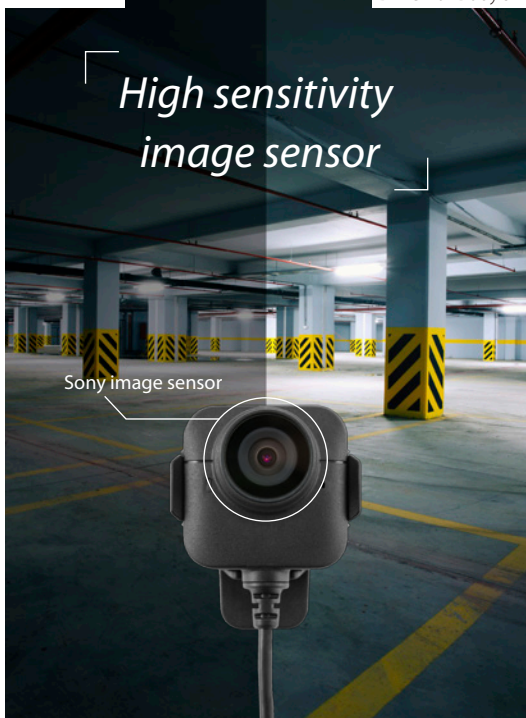

# Body Camera

DrivePro™ Body 52

# Frontline Guardian

1080P FULL HD Recording

WORLDWIDE 2 YEAR WARRANTY

Other brands

DrivePro™ Body 52

High sensitivity image sensor

Sony image sensor

## Body Camera | DrivePro™ Body 52

Transcend's DrivePro Body 52 body camera features a camera unit connected to the main unit by a flexible cable, allowing for a wide variety of attachment options. Tailor-made for law enforcement, private security, and other professionals, the DrivePro Body 52 is rugged and durable to withstand splashing water and shock. The camera features a Sony image sensor to capture high-resolution images with extremely fine tonal gradation even in low light conditions. With the built-in Wi-Fi function, the DrivePro Body 52 allows users to live-stream footage and snapshots to iOS and Android mobile devices.

Built-in Wi-Fi function for live streaming

360° rotatable clip, Velcro holder and belt holster included

- F/1.8 aperture and 130° viewing angle for clear and smooth 1080P recordings
- Quick snapshot button to take photos while recording
- Excellent shock and water resistant design
- Free download of DrivePro Body Toolbox (Windows only)
- Built-in Battery for up to 3.5 hours\* of continuous recordings